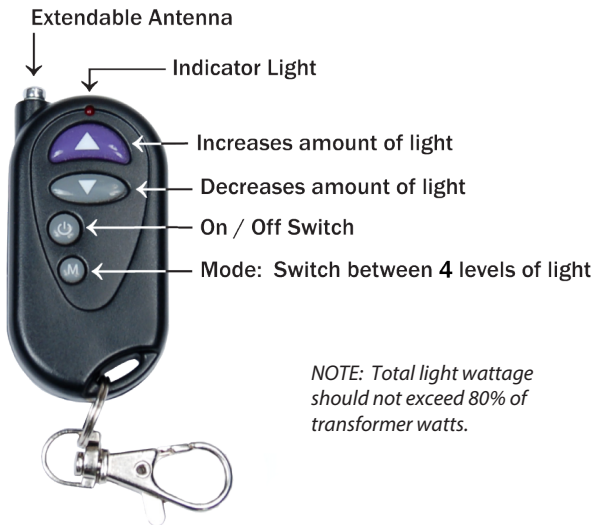

ULTRA FIREFLY™ Remote Dimmer

1 year Warranty

Dimmer and Remote have 1 Year Warranty when used exclusively with Ultra Firefly transformers. No warranty when used with any other brand of transformer.

ULTRA
FENCING • RAILING

Ultra Aluminum Manufacturing Inc.
2124 Grand Commerce Drive
Howell, MI 48855
1-800-656-4420

INS-FF-DIMMER