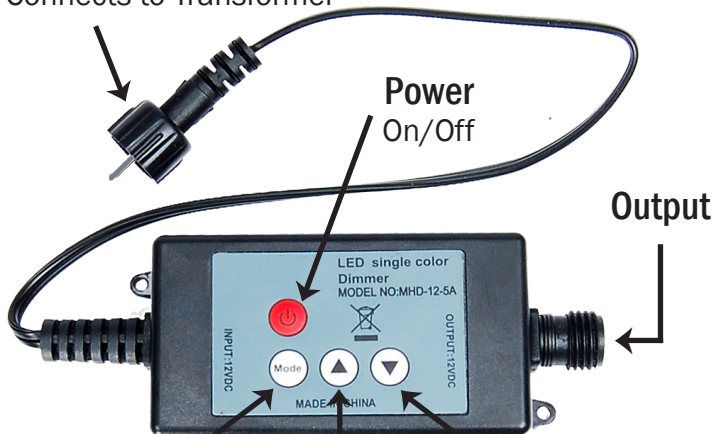

ULTRA FIREFLY™ Remote Dimmer Guide

Input Connection

Connects to Transformer

Mode Button

Dims lights to four levels.

Up Arrow

Press to increase light intensity

Down Arrow