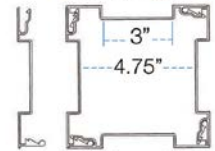

Note: All Railing Brackets fit inside channel on 6" or 8" Column Wrap

Column Wraps and Newel Posts cannot be used alone to support any load-bearing structure.

6" Newel Post with Classic Cap

Newel Kits

Enter Color Code when ordering
Fastening Hardware NOT included.

| MODEL NUMBER | DESCRIPTION |
|------------------|-----------------------------------------------------------------------|
| UARN-66100-40-__ | Newel Post 6" x 6" x 43 3/8" With Cap, Base and 8 Column Lock Inserts |
| UARN-66100-46-__ | Newel Post 6" x 6" x 49 3/8" With Cap, Base and 8 Column Lock Inserts |