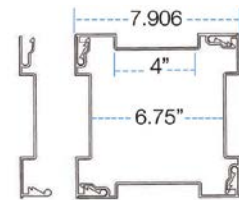

8" Column Wrap

Column Accessories

Enter Color Code when ordering

MODEL NUMBER	DESCRIPTION
CO-8020-550-__	6" Pyramid (1 Pc.)
CO-8030-550-__	6" Classic Newel Cap (2 pc.)
CO-6060-2PC-__	6" Column Base /Skirt (2 pc.)
CO-8080-2PC-__	8" Column Base /Skirt (2 pc.)
UARCW-9441-03-__	3" Column Wrap Raised Panel Look (8 Pcs.)
UARCW-9441-04-__	4" Column Wrap Raised Panel Look (8 Pcs.)