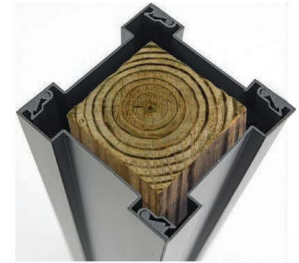

Column Wraps and Newel Posts cannot be used alone to support any load-bearing structure.