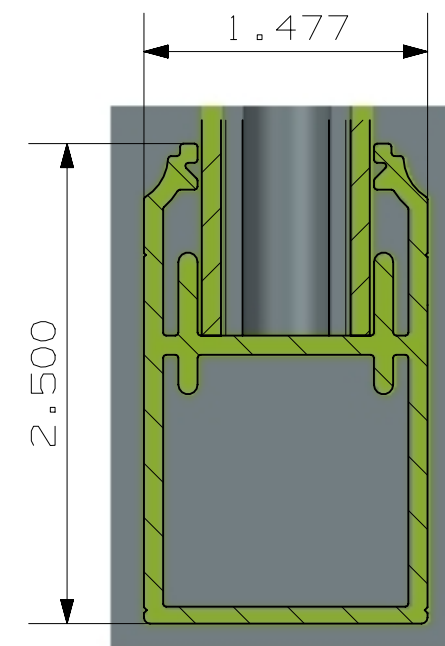

VINYL SOURCED FROM YOUR LOCAL SUPPLIER

DETAIL N
SCALE 1:1
TOP RAIL

DETAIL P
SCALE 1:1
MID RAIL
FOR 3 RAIL ONLY

DETAIL R
SCALE 1:1
BOTTOM RAIL

NUMBER OF RAILS	SIZE - H X W	NUMBER OF 6" BOARDS	LENGTH OF BOARDS	LENGTH OF TRIM	TOP OF RAIL TO TOP OF RAIL	LENGTH OF RAIL	2.5" AND 3" STD POST HEIGHT
3	6' H X 8' W	30	33.75"	32"	35" - 34.5"	93"	9'
2	4' H X 8' W	15	44.25"	42.5"	45.5"	93"	7'
	5' H X 8' W		56.25"	54.5"	57.5"		8'
	6' H X 8' W		68.25"	66.5"	69.5"		9'