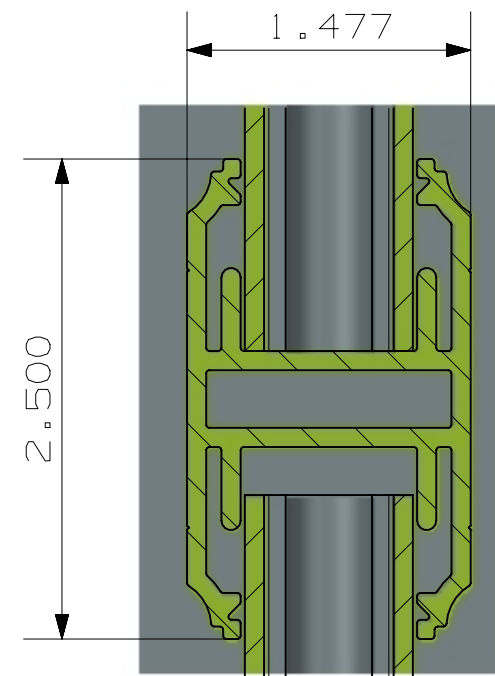

VINYL SOURCED FROM YOUR LOCAL SUPPLIER

DETAIL N
SCALE 1:1
TOP RAIL

DETAIL P
SCALE 1:1
MID RAIL
FOR 3 RAIL ONLY

DETAIL R
SCALE 1:1
BOTTOM RAIL

NUMBER OF RAILS	SIZE - H X W	NUMBER OF 6" BOARDS	LENGTH OF BOARDS	LENGTH OF TRIM	TOP OF RAIL TO TOP OF RAIL	LENGTH OF RAIL	2.5" AND 3" STD POST HEIGHT
3	6' H X 8' W	30	33.75"	32"	35" - 34.5"	93"	9'
2	4' H X 8' W	15	44.25"	42.5"	45.5"	93"	7'
	5' H X 8' W		56.25"	54.5"	57.5"		8'
	6' H X 8' W		68.25"	66.5"	69.5"		9'