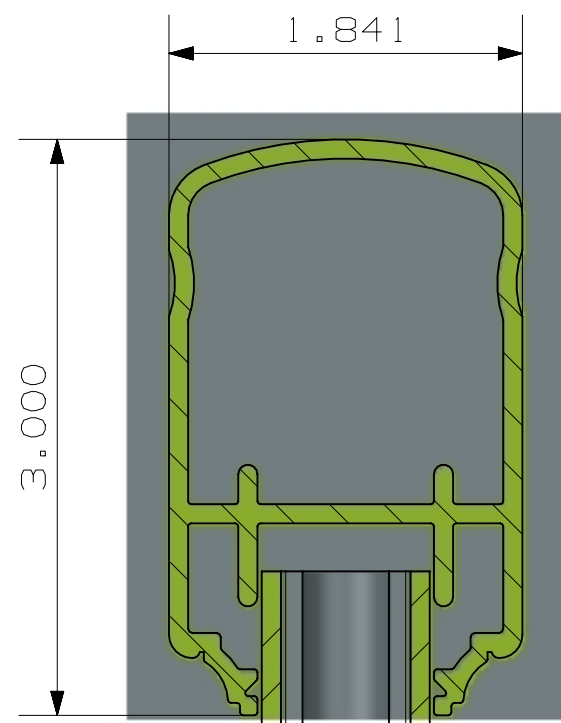

VINYL SOURCED FROM YOUR LOCAL SUPPLIER

DETAIL N
SCALE 1:1
TOP RAIL

DETAIL P
SCALE 1:1
MID RAIL
FOR 3 RAIL ONLY

DETAIL R
SCALE 1:1
BOTTOM RAIL

NUMBER OF RAILS	SIZE - H X W	NUMBER OF 6" BOARDS	LENGTH OF BOARDS	LENGTH OF TRIM	TOP OF RAIL TO TOP OF RAIL	LENGTH OF RAIL	2.5" AND 3" STD POST HEIGHT
3	6' H X 8' W	30	33.75"	32"	35" - 34.5"	93"	9'
2	4' H X 8' W	15	44.25"	42.5"	45.5"	93"	7'
	5' H X 8' W		56.25"	54.5"	57.5"		8'
	6' H X 8' W		68.25"	66.5"	69.5"		9'