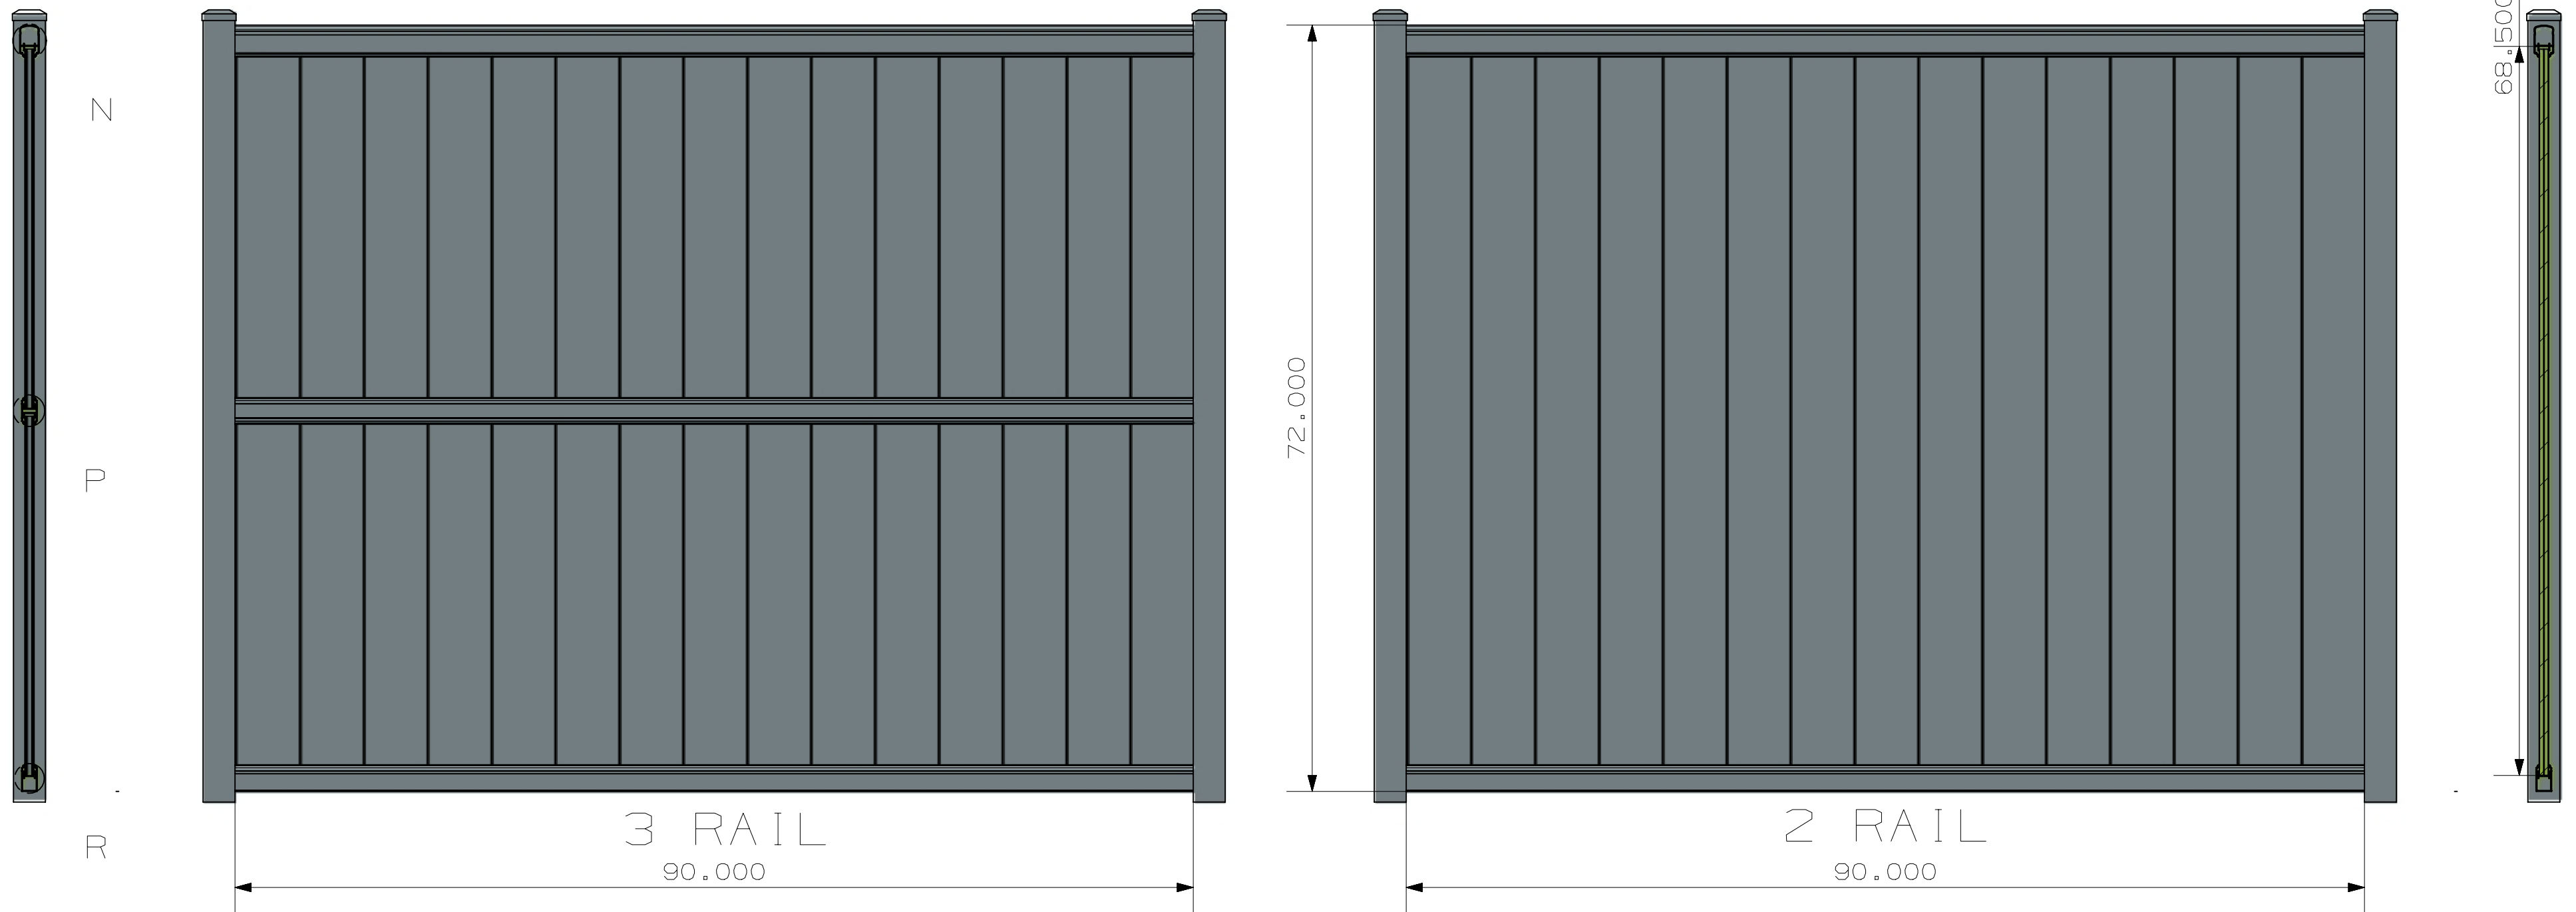

VINYL SOURCED FROM YOUR LOCAL SUPPLIER

DETAIL N
SCALE 1:1
TOP RAIL

DETAIL P
SCALE 1:1
MID RAIL
FOR 3 RAIL ONLY

DETAIL R
SCALE 1:1
BOTTOM RAIL

NUMBER OF RAILS	SIZE - H X W	NUMBER OF 6" BOARDS	LENGTH OF BOARDS	LENGTH OF TRIM	TOP OF RAIL TO TOP OF RAIL	LENGTH OF RAIL	2.5" AND 3" STD POST HEIGHT
3	6' H X 8' W	30	33.75"	32"	35" - 34.5"	93"	9'
2	4' H X 8' W	15	44.25"	42.5"	45.5"	93"	7'
	5' H X 8' W		56.25"	54.5"	57.5"		8'
	6' H X 8' W		68.25"	66.5"	69.5"		9'

eclipse™ v.p.
Privacy Fence by Ultra